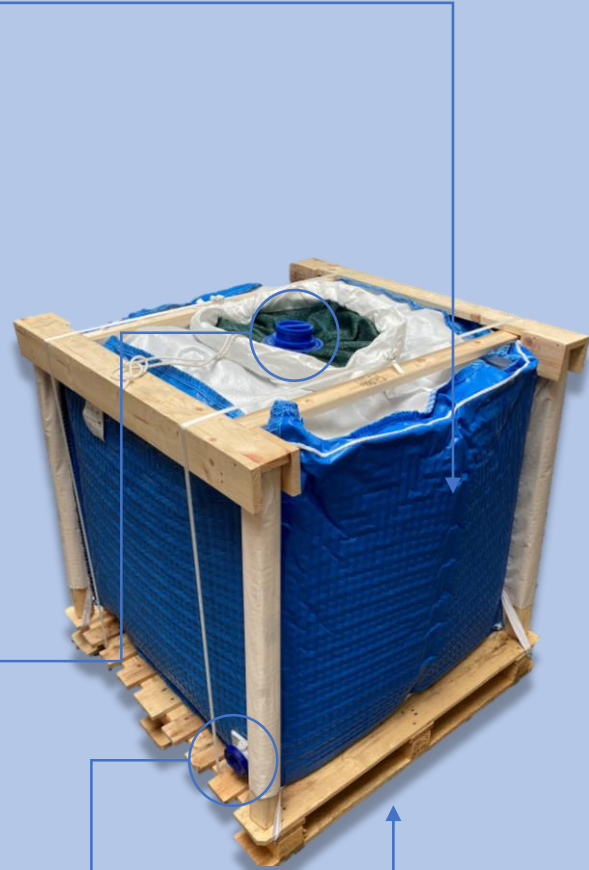

Filling spout:

- 3" DN150 with screw cap
- Direct filling without aids
- Automatic positioning for the filling process

Side discharge valve

- 2" DN50 valve
- High flow rates
- Protected, lateral position
- Various connection options

Transport:

- Certified
- Foldable and stackable at the same time
- CP3 / CP8 / CP9 pallet
- Unfilled: 10 INDUTAINER IBCs per pallet
- Filled: stackable 1 on 1

For queries: info@indutainer.de

INDUTAINER GmbH